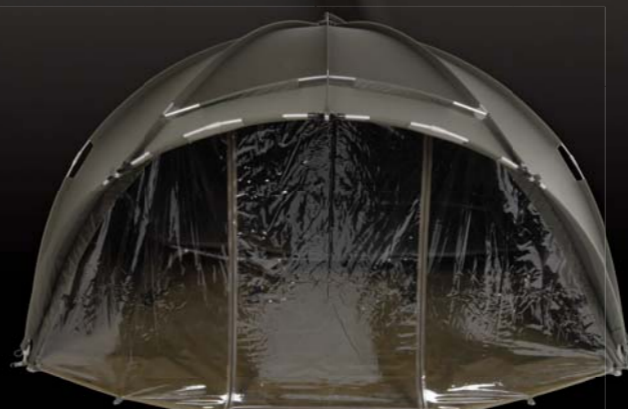

FULL CLEAR VISION FRONT