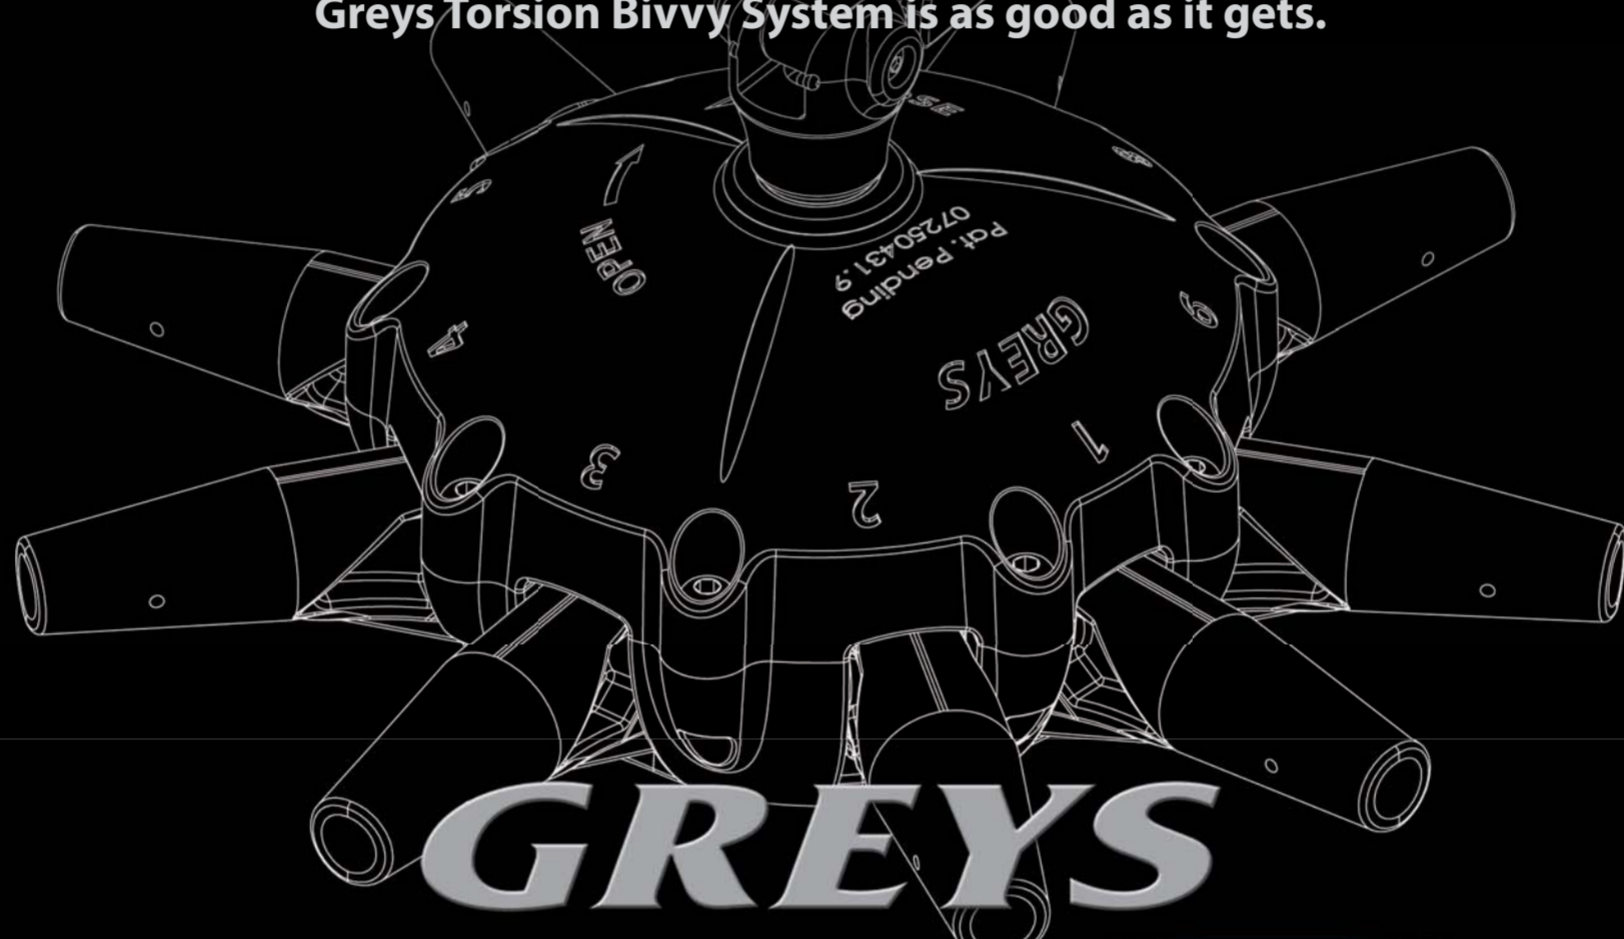

NEW FOR 2009

JOIN THE BIVVY REVOLUTION

Designed and manufactured in Britain, for the worst (and best!) British weather, the new GREYS TORSION BIVVY SYSTEM offers the ultimate in stability, protection and flexibility.

The patented 'Spyda Wynda' mechanism at the heart of the TORSION enables it to be erected in less than a minute and tensions the anodised Aerospace aluminium arms and high performance Climatex cover like no other bivvy.

If you want the ultimate in design, quality and credibility the new Greys Torsion Bivvy System is as good as it gets.

 SPYDA WYNDA
Patented Mechanism

 CLIMATEX®
High Performance Fabric

GREYS Torsion BIVVY SYSTEM

Made in Great Britain

TORSION PACKAGE INCLUDES

STANDARD FRONT PANEL • MOZZI FRONT PANEL • CLEAR VISION FRONT PANEL • THREE WAY DOOR SYSTEM
• HEAVY DUTY GROUND SHEET • HEAVY DUTY T-PEGS • TENSION STRAP • DOOR TENSION BAR • DURABLE FULL ZIP CARRY CASE